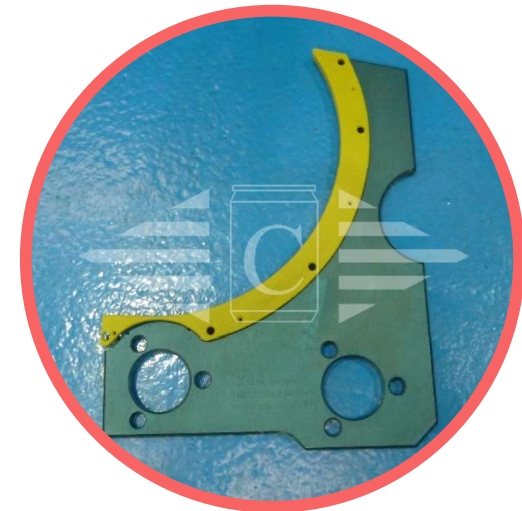

## Canlines LTD

Descripcion	Tamaño	Numero de parte Canlines	Cantidad
Upper Right Guide	202	1000C4-30-41	2
	204	1000C4-30-95	
	211	1000C4-30-23	
Upper Carrier Plate	Universal	CAN-INF-6004	2
Upper Guide Insert	202	CAN-INF-6006	2
	204	CAN-INF-6024	
	211	CAN-INF-6002	
Lower Operational Side Plate	Universal	CAN-INF-6008	1
Lower Operational Side Insert	202	CAN-INF-6030	1
	204	CAN-INF-6026	
	211	CAN-INF-6013	
Lower Far Side Plate	Universal	CAN-INF-6007	1
Lower Far Side Insert	202	CAN-INF-6032	1
	204	CAN-INF-6028	
	211	CAN-INF-6017	