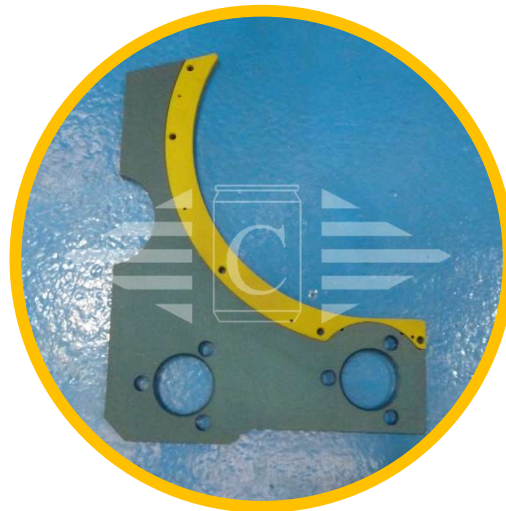

## Canlines LTD

Descripcion	Tamaño	Numero de parte Canlines	Cantidad
Upper Right Guide	202	1000C4-30-41	2
	204	1000C4-30-95	
	211	1000C4-30-23	
Upper Carrier Plate	Universal	CAN-INF-6004	2
Upper Guide Insert	202	CAN-INF-6006	2
	204	CAN-INF-6024	
	211	CAN-INF-6002	
Lower Operational Side Plate	Universal	CAN-INF-6008	1
Lower Operational Side Insert	202	CAN-INF-6030	1
	204	CAN-INF-6026	
	211	CAN-INF-6013	
Lower Far Side Plate	Universal	CAN-INF-6007	1
Lower Far Side Insert	202	CAN-INF-6032	1
	204	CAN-INF-6028	
	211	CAN-INF-6017	